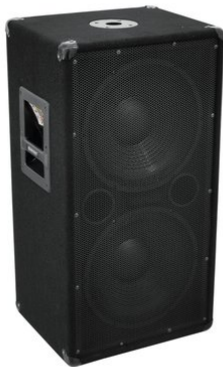

BX-2250 Subwoofer 800W

2x12" subwoofer with 800 W power

Art. No.: 11037745

GTIN: 4026397288650

List price: 201.11 €
incl. 19% VAT.

BX-2250 Subwoofer 800W

2x12" subwoofer with 800 W power

Art. No.: 11037745

GTIN: 4026397288650

Features:

- High-pressure bass support for all top speakers
- Powerful, dry bass via voluminous housing and bass-reflex tubes
- Passive crossover, switchable
- Very high durability
- Scratch-resistant, black felt-covering
- With stable protective steel corners
- 2 Rugged carrying handles
- For application areas such as: Mobile djs / entertainer;
Clubs/dancing school
- Black metal grille
- Package contents
- 1 x user manual, 1 x bass, 4 x screw, 4 x foot