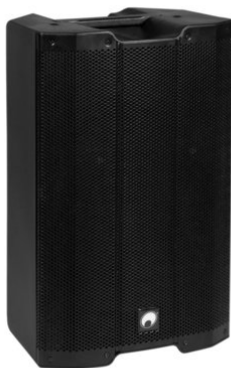

## XIRA-215A Active 2-Way Speaker FIR-DSP

Active speaker with 15" woofer, 1,35" driver, LF: 300 W  
RMS, HF: 50 W RMS

**Art. No.: 11039019**

GTIN: 4026397699678

**List price: 451.01 €**  
incl. 19% VAT.

## XIRA-215A Active 2-Way Speaker FIR-DSP

Active speaker with 15" woofer, 1,35" driver, LF: 300 W  
RMS, HF: 50 W RMS

**Art. No.: 11039019**

GTIN: 4026397699678

### Features:

---

- Active 15/2 full range system for mobile live and DJ applications
  - DSP-controlled biamp amplifier (class D)
  - 2-way bassreflex enclosure with 38 cm woofer and 3.5 cm titanium driver
  - Line input (XLR/6.3 mm jack) with separate level control
  - Mic/line input (XLR/6.3 mm jack) with separate level control
  - Mixed output for linking further active speaker systems
  - Digital signal processor FIR Filter
  - Dual flange
  - Black metal grille
  - 2 Rugged carrying handles
  - Application possibility: Standing; monitoring; on stand
  - DSP presets: MUSIC; DJ; MONITOR; SUB
  - For application areas such as: Clubs/dancing school; mobile use; mobile djs / entertainer; Rental
- Package contents