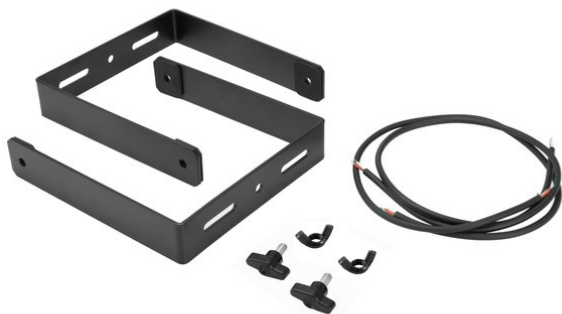

MOLLY-6 Extension Bracket black 2x

Art. No.: 11039054
GTIN: 4026397684360

List price: 35.58 €
incl. 19% VAT.

MOLLY-6 Extension Bracket black 2x

Art. No.: 11039054
GTIN: 4026397684360

Features:

- 2 x mounting bracket, 2 x speaker cable, 1 x knurled screw, 1 x nut