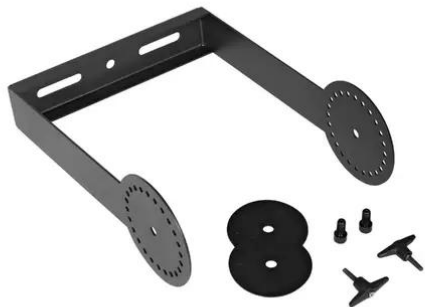

## Swing Bracket for PAS-210 MK3

**Art. No.: 11039543**  
GTIN: 4026397677300

---

## Swing Bracket for PAS-210 MK3

**Art. No.: 11039543**  
GTIN: 4026397677300