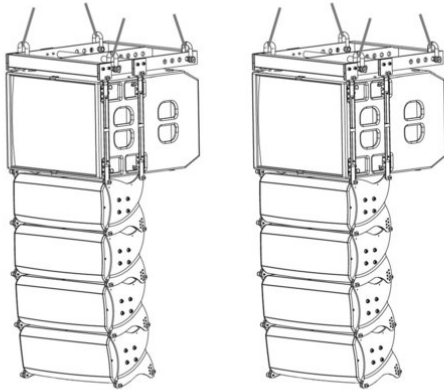

## CLA Basic System MK2 S complete

Compact line array for permanent installations and touring purposes

Art. No.: 11041056  
GTIN:

**The article is no longer in our assortment.**

All rights reserved. Subject to change without notice. Errors and omissions excepted.  
Illustration only. Actual item may differ from photo.

### Features:

---

- Compact line array for permanent installations and touring purposes
- Small basis set most suitable for live music or clubs with several hundred people, also applicable as groundstack
  - Time saving 2-man installation directly from the transport case
  - Low weight of the whole construction and reduced demands for the flying points
  - Tight locking pins eliminating vibration noise
  - Flying hardware regularly tested by an independent and accredited testing institute
  - The set includes two CLA-115 bass reflex subwoofers and eight CLA-228 MKII tops as well as two matching flying brackets