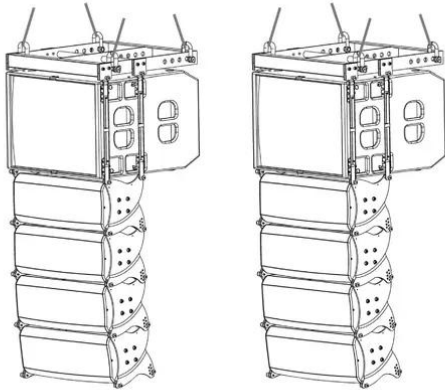

CLA Basic System MK2 S complete

Compact line array for permanent installations and touring purposes

Art. No.: 11041056
GTIN:

CLA Basic System MK2 S complete

Compact line array for permanent installations and touring purposes

Art. No.: 11041056
GTIN:

Features:

- Small basis set most suitable for live music or clubs with several hundred people, also applicable as groundstack
- Time saving 2-man installation directly from the transport case
- Low weight of the whole construction and reduced demands for the flying points
- Tight locking pins eliminating vibration noise
- Flying hardware regularly tested by an independent and accredited testing institute
- The set includes two CLA-115 bass reflex subwoofers and eight CLA-228 MKII tops as well as two matching flying brackets
- <p>PSSO CLA-115 LINE ARRAY Subwoofer
- <h2 class="featureSatz">15" bassreflex subwoofer with 500 W RMS</h2>Compact line array for permanent installations and touring purposes
- Powerful bassreflex subwoofer
- 38 cm woofer (15") with 100 mm voice coil with aluminum chassis
- Housing made of several layer 15 mm birch plywood
- Extremely rugged surface finish