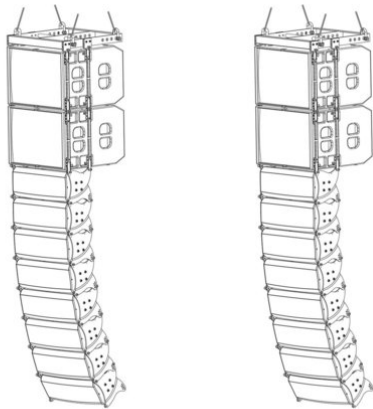

PSSO®

CLA Basic System MK2 M complete

Compact line array for permanent installations and touring purposes

Art. No.: 11041057
GTIN:

The article is no longer in our assortment.

All rights reserved. Subject to change without notice. Errors and omissions excepted.
Illustration only. Actual item may differ from photo.

PSSO®

CLA Basic System MK2 M complete

Compact line array for permanent installations and touring purposes

Art. No.: 11041057
GTIN:

Features:

- Compact line array for permanent installations and touring purposes
- Medium basis set most suitable for live music or clubs with several hundred people, also applicable as groundstack
 - Time saving 2-man installation directly from the transport case
 - Low weight of the whole construction and reduced demands for the flying points
 - Tight locking pins eliminating vibration noise
 - Flying hardware regularly tested by an independent and accredited testing institute
 - The set includes four CLA-115 bass reflex subwoofers and 16 CLA-228 MKII tops as well as two matching flying brackets
- Package contents
- 1 x bass, 1 x top

PSSO CLA-115 LINE ARRAY Subwoofer

15" bass reflex subwoofer with 3500 W RMS
All rights reserved. Subject to change without notice. Errors and omissions excepted.
Illustration only. Actual item may differ from photo.