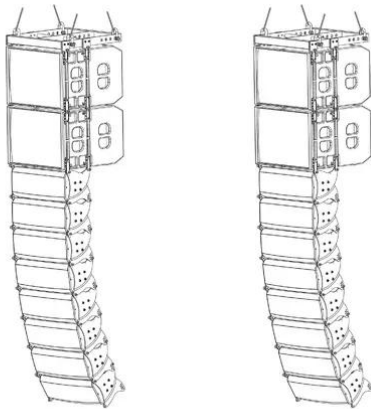

CLA Basic System MK2 M complete

Compact line array for permanent installations and touring purposes

Art. No.: 11041057

GTIN:

CLA Basic System MK2 M complete

Compact line array for permanent installations and touring purposes

Art. No.: 11041057

GTIN:

Features:

- Medium basis set most suitable for live music or clubs with several hundred people, also applicable as groundstack
- Time saving 2-man installation directly from the transport case
- Low weight of the whole construction and reduced demands for the flying points
- Tight locking pins eliminating vibration noise
- Flying hardware regularly tested by an independent and accredited testing institute
- The set includes four CLA-115 bass reflex subwoofers and 16 CLA-228 MKII tops as well as two matching flying brackets
- PSSO CLA-115 LINE ARRAY Subwoofer
- 15" bassreflex subwoofer with 500 W RMS
- Compact line array for permanent installations and touring purposes
- Powerful bassreflex subwoofer
- 38 cm woofer (15") with 100 mm voice coil with aluminum chassis
- Housing made of several layer 15 mm birch plywood
- Extremely rugged surface finish