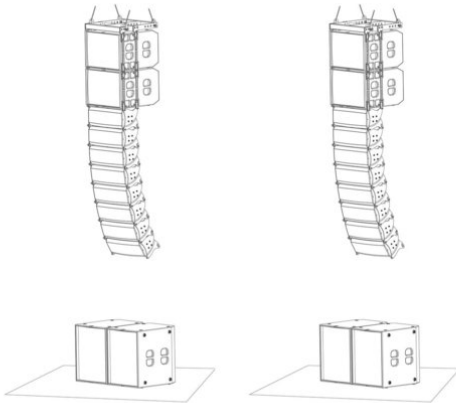

## CLA Basic System MK2 L complete

Compact line array for permanent installations and touring purposes

Art. No.: 11041058

GTIN:

**The article is no longer in our assortment.**

All rights reserved. Subject to change without notice. Errors and omissions excepted.  
Illustration only. Actual item may differ from photo.

### Features:

---

Compact line array for permanent installations and touring purposes

- Large basis set suitable for large open airs
- Time saving 2-man installation directly from the transport case
- Low weight of the whole construction and reduced demands for the flying points
- Tight locking pins eliminating vibration noise
- Flying hardware regularly tested by an independent and accredited testing institute
- The set includes four CLA-115 bass reflex subwoofers, four CLA-118 floor subwoofers and sixteen CLA-228 MKII tops as well as two matching flying brackets