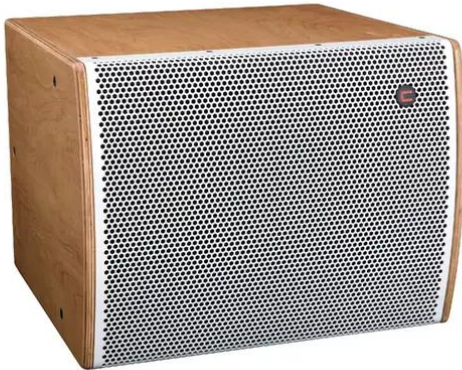

## iFIX17S Vented Subwoofer natural/white

Impressive 17" woofer, compact design

**Art. No.: 11043627**

GTIN:

**List price: on demand €**  
incl. 19% VAT.

## iFIX17S Vented Subwoofer natural/white

Impressive 17" woofer, compact design

**Art. No.: 11043627**

GTIN:

### Features:

---

- Real 700 W RMS with accurate deep tones
- Long excursion 17.5" LF drivers with  $\pm 8.5$ mm linear Xmax
- Incredible deep tones from ultra compact cabinet
- High efficiency for incredible SPL to size ratio
- Six M8 flying points for added versatility
- Heavy braced cabinet for vibration free dynamic response
- Birch multiplex cabinet with tongue and groove assembly
- With rigging points
- Any RAL color available on request
- Available in various colors
- For application areas such as: Theater; sports centres/gyms; clubs/dancing school; restaurants, bars and hotels