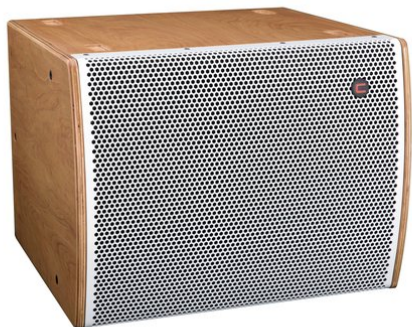

iFIX13S G2 Vented Subwoofer natural/white

Compact 13,5" subwoofer with 700 W AES power

Art. No.: 11043635

GTIN:

List price: on demand €
incl. 19% VAT.

iFIX13S G2 Vented Subwoofer natural/white

Compact 13,5" subwoofer with 700 W AES power

Art. No.: 11043635

GTIN:

Features:

- High efficiency for incredible SPL to size ratio
- With rigging points
- Available in various colors
- For further information about this product, please refer to the Data Sheet under "Downloads"