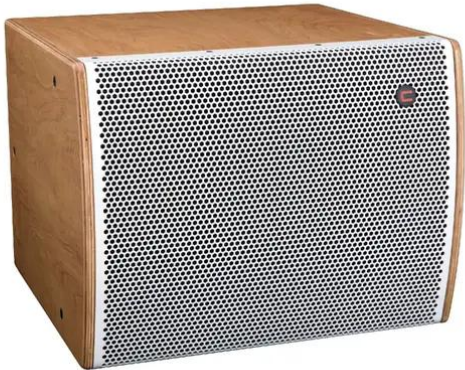

## iFIX17S G2 Vented Subwoofer natural/white

Compact 18" subwoofer with 1000 W AES power

**Art. No.: 11043638**

GTIN:

### Features:

---

- Incredible deep tones from ultra compact cabinet
- High efficiency for incredible SPL to size ratio
- Heavy braced cabinet for vibration free dynamic response
- Birch multiplex cabinet with tongue and groove assembly
- With rigging points
- Available in various colors
- For further information about this product, please refer to the Data Sheet under "Downloads"