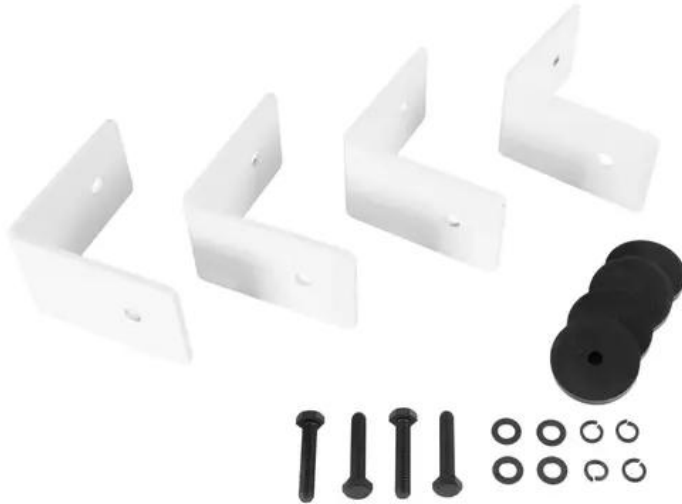

CELTO iFIX13S Installation bracket white

Installation bracket kit

Art. No.: 11043935

GTIN:

Features:

- Installation bracket kit for iFIX13S vented subwoofer, white and natural/white and iFIX13S G2 vented subwoofer, white and natural/white (incl. screws and silicon ring)

Logistic

Technical specifications:

Color:	White
Material thickness:	4 mm
Dimensions:	Length: 10 cm Width: 4 cm Height: 10 cm
Weight:	1.50 kg

Scope of delivery:

- 4 x angle
- 4 x screw
- 12 x washer