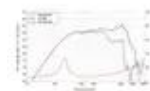

LAVOCE MAF061.50 6.5" Woofer, Ferrite, Aluminium Basket Driver

120 W AES, 8 ohms, 97 dB, 150 - 9000 Hz

Art. No.: 12602509

GTIN:

Features:

- For further information about this product, please refer to the Data Sheet under "Downloads"

Logistic

Technical specifications:

Power:	Program: 240W Rated: 120W AES
Frequency range:	150 - 9000 Hz
Sensitivity:	97 dB
Impedance:	8 ohms
Speaker:	Midrange speaker 6.5" with ferrit magnet Basket material: aluminum Voice coil midrange speaker 1,5"
Weight:	2.19 kg