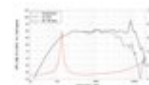

LAVOCE WSF041.00 4" Woofer Ferrite Magnet Steel Basket Driver

40 W AES, 8 ohms, 90 dB, 90 - 6000 Hz

Art. No.: 12602510

GTIN: 4026397634921

List price: 19.64 €

incl. 19% VAT.

Features:

- For further information about this product, please refer to the Data Sheet under "Downloads"

Package contents

- 1 x device

Logistic

EAN / GTIN: 4026397634921

Weight: 0,81 kg

Length: 0.14 m

Width: 0.12 m

Height: 0.07 m

Technical specifications:

Power:	Program: 80W Rated: 40W AES
Frequency range:	90 - 6000 Hz
Sensitivity:	90 dB
Impedance:	8 ohms
Speaker:	Woofer 4" with ferrit magnet Basket material: Steel Voice coil lows 1"
Weight:	730 g