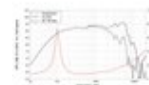

LAVOCE WSF061.52 6.5" Woofer Ferrite Magnet Steel Basket Driver

125 W AES, 8 ohms, 94,5 dB, 90 - 5000 Hz

Art. No.: 12602513

GTIN: 4026397634983

List price: 41.53 €

incl. 19% VAT.

Features:

- For further information about this product, please refer to the Data Sheet under "Downloads"

Technical specifications:

Power:	Program: 250W Rated: 125W AES
Frequency range:	90 - 5000 Hz
Sensitivity:	94,5 dB
Impedance:	8 ohms
Speaker:	Woofer 6,5" with ferrit magnet Basket material: Steel Voice coil lows 1,5"
Weight:	1,95 kg

Logistic

EAN / GTIN: 4026397634983
Weight: 2,16 kg
Length: 0.20 m
Width: 0.18 m
Height: 0.09 m