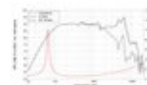

## LAVOCE WAF061.80 6.5" Woofer Ferrite Aluminium Basket Driver

150 W AES, 8 ohms, 91 dB, 65 - 5000 Hz

Art. No.: 12602514

GTIN: 4026397635003

**List price: 70.21 €**

incl. 19% VAT.

### Technical specifications:

Power:	Program: 300W Rated: 150W AES
Frequency range:	65 - 5000 Hz
Sensitivity:	91 dB
Impedance:	8 ohms
Speaker:	Woofer 6,5" with ferrit magnet Basket material: aluminum Voice coil lows 1,8"
Weight:	2,26 kg