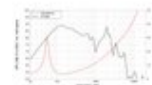

LAVOCE SSF081.50 8" Subwoofer Ferrite Magnet Steel Basket Driver

200 W AES, 8 ohms, 90 dB, 50 - 500 Hz

Art. No.: 12602516

GTIN: 4026397635034

List price: 59.38 €

incl. 19% VAT.

Features:

- For further information about this product, please refer to the Data Sheet under "Downloads"

Technical specifications:

Power:	Program: 400W Rated: 200W AES
Frequency range:	50 - 500 Hz
Sensitivity:	90 dB
Impedance:	8 ohms
Speaker:	Woofer 8" with ferrit magnet Basket material: Steel Voice coil lows 1,5"
Weight:	2,60 kg

Logistic

EAN / GTIN: 4026397635034
Weight: 3,15 kg
Length: 0.27 m
Width: 0.27 m
Height: 0.12 m