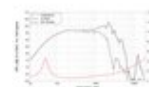

LAVOCE WSF122.02 12" Woofer Ferrite Magnet Steel Basket Driver

200 W AES, 8 ohms, 97,5 dB, 50 - 3000 Hz

Art. No.: 12602525

GTIN: 4026397632705

List price: 89.13 €

incl. 19% VAT.

Features:

- For further information about this product, please refer to the Data Sheet under "Downloads"

Technical specifications:

Power:	Program: 400W Rated: 200W AES
Frequency range:	50 - 3000 Hz
Sensitivity:	97,5 dB
Impedance:	8 ohms
Speaker:	Woofer 12" with ferrit magnet Basket material: Steel Voice coil lows 2"
Weight:	3,50 kg