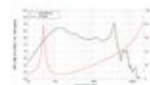

LAVOCE SSF122.50L 12" Subwoofer Ferrite Magnet Steel Basket Driver

400 W AES, 8 ohms, 93 dB, 40 - 500 Hz

Art. No.: 12602527

GTIN: 4026397635140

List price: 177.31 €

incl. 19% VAT.

Features:

- For further information about this product, please refer to the Data Sheet under "Downloads"

Technical specifications:

Power:	Program: 800W Rated: 400W AES
Frequency range:	40 - 500 Hz
Sensitivity:	93 dB
Impedance:	8 ohms
Speaker:	Woofer 12" with ferrit magnet Basket material: Steel Voice coil lows 2,5"
Weight:	8,65 kg