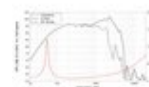

LAVOCE WAF122.50 12" Woofer Ferrite Magnet Aluminium Basket Driver Art. No.: 12602528
350 W AES, 8 ohms, 97 dB, 60 - 3000 Hz GTIN: 4026397632620

List price: 172.55 €

incl. 19% VAT.

Features:

- For further information about this product, please refer to the Data Sheet under "Downloads"

Technical specifications:

Power:	Program: 700W Rated: 350W AES
Frequency range:	60 - 3000 Hz
Sensitivity:	97 dB
Impedance:	8 ohms
Speaker:	Woofer 12" with ferrite magnet Basket material: aluminum Voice coil lows 2,5"
Weight:	6,35 kg

Logistic

EAN / GTIN: 4026397632620
Weight: 7,60 kg
Length: 0.46 m
Width: 0.35 m
Height: 0.28 m