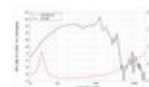

LAVOCE WAF154.01 15" Subwoofer Ferrite Magnet Aluminium Basket Driver Art. No.: 12602536
1000 W AES, 8 ohms, 97 dB, 40 - 1000 Hz GTIN: 4026397624748

List price: 303.45 €

incl. 19% VAT.

Features:

- For further information about this product, please refer to the Data Sheet under "Downloads"

Package contents

- 1 x device

Logistic

EAN / GTIN: 4026397624748

Weight: 15,27 kg

Length: 0.44 m

Width: 0.44 m

Height: 0.23 m

Technical specifications:

Power:	Program: 2000W Rated: 1000W AES
Frequency range:	40 - 1000 Hz
Sensitivity:	97 dB
Impedance:	8 ohms
Speaker:	Woofer 15" with ferrit magnet Basket material: aluminum Voice coil lows 4"
Weight:	13,25 kg