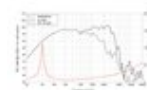

LAVOCE WXF15.400 15" Woofer Ferrite Magnet Aluminium Basket Driver Art. No.: 12602550
400 W AES, 8 ohms, 99 dB, 50 - 3000 Hz

GTIN:

List price: 184.45 €

incl. 19% VAT.

Features:

- For further information about this product, please refer to the Data Sheet under "Downloads"

Package contents

- 1 x device

Logistic

Technical specifications:

Power:	Program: 800W Rated: 400W AES
Frequency range:	50 - 3000 Hz
Sensitivity:	99 dB
Impedance:	8 ohms
Speaker:	Woofer 15" with ferrit magnet Basket material: aluminum Voice coil lows 3"
Weight:	8,00 kg