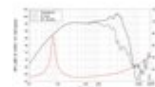

LAVOCE WAN102.50-16 10" Woofer Neodym, Aluminium Basked

300 W AES, 16 ohms, 97 dB, 80 - 4000 Hz

Art. No.: 12602554

GTIN:

List price: 189.21 €

incl. 19% VAT.

Features:

Logistic

Technical specifications:

| | |
|------------------|---|
| Power: | Program: 600W Rated: 300W AES |
| Frequency range: | 80 - 4000 Hz |
| Sensitivity: | 97 dB |
| Impedance: | 16 ohms |
| Speaker: | Woofer 10" with neodymium magnet Basket material: aluminum Voice coil lows 2,5" |
| Weight: | 4,75 kg |