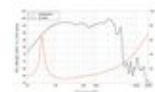

LAVOCE SSF153.00-4 15" Subwoofer Ferrite Magnet Steel Basket Driver

Art. No.: 12602555

400 W AES, 4 ohms, 98 dB, 45 - 2000 Hz

GTIN:

List price: 184.45 €

incl. 19% VAT.

Features:

- For further information about this product, please refer to the Data Sheet under "Downloads"

Package contents

- 1 x speaker

Logistic

Technical specifications:

Power:	Program: 800W Rated: 400W AES
Frequency range:	45 - 2000 Hz
Sensitivity:	98 dB
Impedance:	4 ohms
Speaker:	Woofer 15" with ferrit magnet Basket material: Steel Voice coil lows 3"
Weight:	7,75 kg