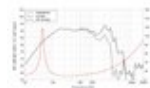

**LAVOCE WAN102.50LD 10" Woofer Neodymium Magnet Aluminium Basket Driver** 2602630  
300 W AES, 8 ohms, 92 dB, 55 - 4000 Hz

GTIN:

**List price: 320.11 €**

incl. 19% VAT.

**Features:**

- For further information about this product, please refer to the Data Sheet under "Downloads"

**Package contents**

- 1 x device

**Logistic**

**Technical specifications:**

Power:	Program: 600W Rated: 300W AES
Frequency range:	55 - 4000 Hz
Sensitivity:	92 dB
Impedance:	8 ohms
Speaker:	Woofer 10" with neodymium magnet Basket material: aluminum Voice coil lows 2,5"
Weight:	3,90 kg