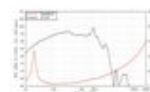

LAVOCE SAN215.30-4 21" Subwoofer Neodymium Magnet Aluminium Basket Driver 2641
2000 W AES, 4 ohms, 97 dB, 30 - 1000 Hz

GTIN:

List price: 879.41 €

incl. 19% VAT.

Features:

- For further information about this product, please refer to the Data Sheet under "Downloads"

Package contents

- 1 x speaker

Logistic

Technical specifications:

Power:	Program: 4000W Rated: 2000W AES
Frequency range:	30 - 1000 Hz
Sensitivity:	97 dB
Impedance:	4 ohms
Speaker:	Woofer 21" with neodymium magnet Basket material: aluminum Voice coil lows 5,3"
Weight:	17,00 kg