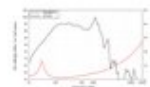

LAVOCE SAN216.00iP 21" Subwoofer Neodymium Magnet Aluminium Basket Driver 2826
2500 W AES, 1 ohms, 99 dB, 35 - 1000 Hz

GTIN: 4026397706079

List price: 1581.51 €

incl. 19% VAT.

Features:

- For further information about this product, please refer to the Data Sheet under "Downloads"

Package contents

- 1 x speaker

Logistic

EAN / GTIN: 4026397706079

Weight: 26,00 kg

Length: 0.58 m

Width: 0.58 m

Height: 0.31 m

Technical specifications:

Power:	Program: 5000W Rated: 2500W AES
Frequency range:	35 - 1000 Hz
Sensitivity:	99 dB
Impedance:	1 ohms
Speaker:	Woofer 21" with neodymium magnet Basket material: aluminum Voice coil woofer in/out wound 6"
Weight:	23,05 kg