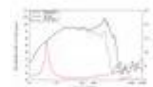

LAVOCE WAN123.01 12" Subwoofer Neodymium Magnet Aluminium Basket Driver
500 W RMS, 8 ohms, 99 dB, 40 - 2000 Hz

GTIN: 4026397706031

Features:

- For further information about this product, please refer to the Data Sheet under "Downloads"

Technical specifications:

Power:	Program: 1000W Rated: 500W RMS
Frequency range:	40 - 2000 Hz
Sensitivity:	99 dB
Impedance:	8 ohms
Speaker:	Woofer 12" with neodymium magnet Basket material: aluminum Conematerial: cardboard/paper Voice coil lows 3"
Weight:	4.90 kg

Logistic

EAN / GTIN: 4026397706031
Weight: 6,55 kg
Length: 0.37 m
Width: 0.35 m
Heigth: 0.20 m

Scope of delivery:

1 x speaker