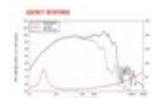

LAVOCE WAN153.01 15" Subwoofer Neodymium Magnet Aluminium Basket Driver 602828
600 W RMS, 8 ohms, 100 dB, 40 - 2000 Hz

GTIN:

List price: 343.91 €

incl. 19% VAT.

Features:

- For further information about this product, please refer to the Data Sheet under "Downloads"

Package contents

- 1 x speaker

Logistic

Technical specifications:

Power:	Program: 1200W Rated: 600W RMS
Frequency range:	40 - 2000 Hz
Sensitivity:	100 dB
Impedance:	8 ohms
Speaker:	Woofer 15" with neodymium magnet Basket material: aluminum Voice coil lows 3"
Weight:	6,15 kg