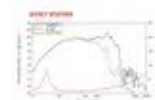

LAVOCE WAN153.01 15" Subwoofer Neodymium Magnet Aluminium Basket Driver 602828
600 W RMS, 8 ohms, 100 dB, 40 - 2000 Hz

GTIN:

Features:

- For further information about this product, please refer to the Data Sheet under "Downloads"

Logistic

Technical specifications:

Power:	Program: 1200W Rated: 600W RMS
Frequency range:	40 - 2000 Hz
Sensitivity:	100 dB
Impedance:	8 ohms
Speaker:	Woofer 15" with neodymium magnet Basket material: aluminum Voice coil lows 3"
Weight:	6.15 kg

Scope of delivery:

1 x speaker