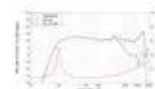

LAVOCE WSF030.70 3" Woofer, Ferrite, Magnet, Steel Basket Driver

30 W AES, 8 ohms, 85.5 dB, 100 - 2000 Hz

Art. No.: 12602923

GTIN:

Features:

- For further information about this product, please refer to the Data Sheet under "Downloads"

Logistic

Technical specifications:

Power:	Program: 60W Rated: 30W AES
Frequency range:	100 - 2000 Hz
Sensitivity:	85.5 dB
Impedance:	8 ohms
Speaker:	Woofer 3" with ferrit magnet Basket material: steel Voice coil lows 0.7"
Weight:	0.50 kg

Scope of delivery: