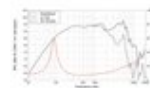

LAVOCE WSF061.52-16 6.5" Woofer Ferrite Magnet Steel Basket Driver

125 W AES, 16 ohms, 94,5 dB, 90 - 5000 Hz

Art. No.: 12602926

GTIN: 4026397690118

List price: 41.53 €

incl. 19% VAT.

Features:

- For further information about this product, please refer to the Data Sheet under "Downloads"

Package contents

- 1 x speaker

Logistic

EAN / GTIN: 4026397690118

Weight: 17,75 kg

Length: 0.41 m

Width: 0.39 m

Height: 0.22 m

Technical specifications:

Power:	Program: 250W Rated: 125W AES
Frequency range:	90 - 5000 Hz
Sensitivity:	94,5 dB
Impedance:	16 ohms
Speaker:	Woofer 6,5" with ferrit magnet Basket material: Steel Voice coil lows 1,5"
Weight:	1,96 kg