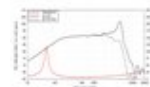

LAVOCE WAN061.80 6.5" Woofer, Neodyme Magnet Aluminium Basket Driver Art. No.: 12602928
200 W AES, 8 ohms, 93,5 dB, 60 - 5000 Hz

GTIN:

List price: 141.61 €

incl. 19% VAT.

Features:

- For further information about this product, please refer to the Data Sheet under "Downloads"

Package contents

- 1 x speaker

Logistic

Technical specifications:

Power:	Program: 400W Rated: 200W AES
Frequency range:	60 - 5000 Hz
Sensitivity:	93,5 dB
Impedance:	8 ohms
Speaker:	Midrange speaker 6,5" with neodymium magnet Basket material: aluminum Voice coil midrange speaker 1,8"
Weight:	1,19 kg