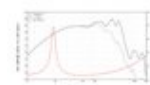

LAVOCE WAN082.01 8" Woofer Neodyme Magnet Aluminium Basket Driver Art. No.: 12602932
200 W AES, 8 ohms, 96 dB, 80 - 5000 Hz GTIN: 4026397685077

List price: 189.21 €

incl. 19% VAT.

Features:

- For further information about this product, please refer to the Data Sheet under "Downloads"

Package contents

- 1 x speaker

Logistic

EAN / GTIN: 4026397685077

Weight: 2,90 kg

Length: 0.27 m

Width: 0.27 m

Height: 0.14 m

Technical specifications:

Power:	Program: 400W Rated: 200W AES
Frequency range:	80 - 5000 Hz
Sensitivity:	96 dB
Impedance:	8 ohms
Speaker:	Woofer 8" with neodymium magnet Basket material: aluminum Voice coil lows 2"
Weight:	2,30 kg