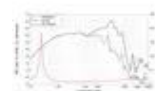

LAVOCE WAF154.03 15" Woofer, Ferrite Magnet, Aluminium Basket Driver Art. No.: 12602947
850 W AES, 8 ohms, 98 dB, 40 - 3000 Hz

GTIN:

Features:

- For further information about this product, please refer to the Data Sheet under "Downloads"

Logistic

Technical specifications:

Power:	Program: 1700W Rated: 850W AES
Frequency range:	40 - 3000 Hz
Sensitivity:	98 dB
Impedance:	8 ohms
Speaker:	Woofer 15" with ferrit magnet Basket material: aluminum Voice coil lows 4"
Weight:	11.80 kg

Scope of delivery: