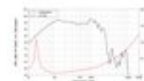

**LAVOCE SAN215.30 21" Subwoofer Neodymium Magnet Aluminium Basket Driver** 2602953  
2000 W AES, 8 ohms, 97,6 dB, 30 - 1000 Hz

GTIN:

**List price: 879.41 €**

incl. 19% VAT.

**Features:**

- For further information about this product, please refer to the Data Sheet under "Downloads"

**Package contents**

- 1 x device

**Logistic**

**Technical specifications:**

Power:	Program: 4000W Rated: 2000W AES
Frequency range:	30 - 1000 Hz
Sensitivity:	97,6 dB
Impedance:	8 ohms
Speaker:	Woofer 21" with neodymium magnet Basket material: aluminum Voice coil lows 5,3"
Weight:	17,00 kg