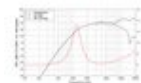

LAVOCE TN131.00 1.3" Soft Dome Tweeter Neodymium Magnet

15 W AES, 8 ohms, 92 dB, 1250 - 30000 Hz

Art. No.: 12603111

GTIN: 4026397631104

List price: 20.11 €

incl. 19% VAT.

Features:

- For further information about this product, please refer to the Data Sheet under "Downloads"

Technical specifications:

Power:	Program: 30W Rated: 15W AES
Frequency range:	1250 - 30000 Hz
Sensitivity:	92 dB
Impedance:	8 ohms
Speaker:	Calottes highs 1,35" with neodymium magnet
Weight:	80 g

Logistic