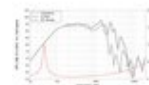

LAVOCE NBASS10-20 10" Bass Guitar Woofer Neodymium Magnet Steel Basket Driver
150 W AES, 8 ohms, 96 dB, 50 - 5000 Hz

GTIN: 4026397638189

List price: 124.95 €

incl. 19% VAT.

Features:

- For further information about this product, please refer to the Data Sheet under "Downloads"

Technical specifications:

Power:	Program: 300W Rated: 150W AES
Frequency range:	50 - 5000 Hz
Sensitivity:	96 dB
Impedance:	8 ohms
Speaker:	Woofer 10" with neodymium magnet Basket material: Steel Voice coil lows 2"
Type of speaker:	Bass guitar speaker
Weight:	1,31 kg