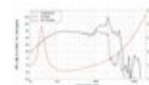

LAVOCE LBASS12-15 12" Bass Guitar Woofer Ferrite Magnet Steel Basket Driver 12603212
100 W AES, 8 ohms, 96 dB, 40 - 4000 Hz

GTIN: 4026397638196

List price: 74.85 €

incl. 19% VAT.

Features:

- For further information about this product, please refer to the Data Sheet under "Downloads"

Technical specifications:

Power:	Program: 200W Rated: 100W AES
Frequency range:	40 - 4000 Hz
Sensitivity:	96 dB
Impedance:	8 ohms
Speaker:	Woofer 12" with ferrit magnet Basket material: Steel Voice coil lows 1,5"
Type of speaker:	Bass guitar speaker
Weight:	2,88 kg

Logistic

EAN / GTIN: 4026397638196
Weight: 2,75 kg
Length: 0.36 m
Width: 0.36 m
Height: 0.16 m