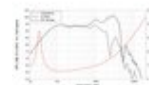

LAVOCE LBASS15-15 15" Bass Guitar Woofer Ferrite Magnet Steel Basket Driver 12603215
100 W AES, 8 ohms, 97 dB, 35 - 3000 Hz

GTIN: 4026397638226

List price: 101.03 €

incl. 19% VAT.

Features:

- For further information about this product, please refer to the Data Sheet under "Downloads"

Technical specifications:

Power:	Program: 200W Rated: 100W AES
Frequency range:	35 - 3000 Hz
Sensitivity:	97 dB
Impedance:	8 ohms
Speaker:	Woofer 15" with ferrit magnet Basket material: Steel Voice coil lows 1,5"
Type of speaker:	Bass guitar speaker
Weight:	2,80 kg

Logistic

EAN / GTIN: 4026397638226
Weight: 5,00 kg
Length: 0.44 m
Width: 0.45 m
Height: 0.21 m