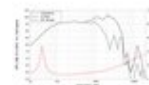

LAVOCE FBASS15-20 15" Bass Guitar Woofer Ferrite Magnet Steel Basket Driver 12603216
200 W AES, 8 ohms, 98 dB, 40 - 4000 Hz

GTIN: 4026397632804

List price: 118.88 €

incl. 19% VAT.

Features:

- For further information about this product, please refer to the Data Sheet under "Downloads"

Technical specifications:

Power:	Program: 400W Rated: 200W AES
Frequency range:	40 - 4000 Hz
Sensitivity:	98 dB
Impedance:	8 ohms
Speaker:	Woofer 15" with ferrit magnet Basket material: Steel Voice coil lows 2"
Type of speaker:	Bass guitar speaker
Weight:	4,10 kg