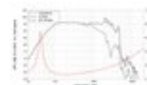

LAVOCE NBASS15-30 15" Bass Guitar Woofer Neodymium Magnet Steel Basket Driver
400 W AES, 8 ohms, 98 dB, 40 - 4000 Hz

GTIN: 4026397632736

List price: 248.71 €

incl. 19% VAT.

Features:

- For further information about this product, please refer to the Data Sheet under "Downloads"

Technical specifications:

Power:	Program: 800W Rated: 400W AES
Frequency range:	40 - 4000 Hz
Sensitivity:	98 dB
Impedance:	8 ohms
Speaker:	Woofer 15" with neodymium magnet Basket material: Steel Voice coil lows 2"
Type of speaker:	Bass guitar speaker
Weight:	3,90 kg

Logistic

EAN / GTIN: 4026397632736
Weight: 4,75 kg
Length: 0.61 m
Width: 0.42 m
Height: 0.32 m