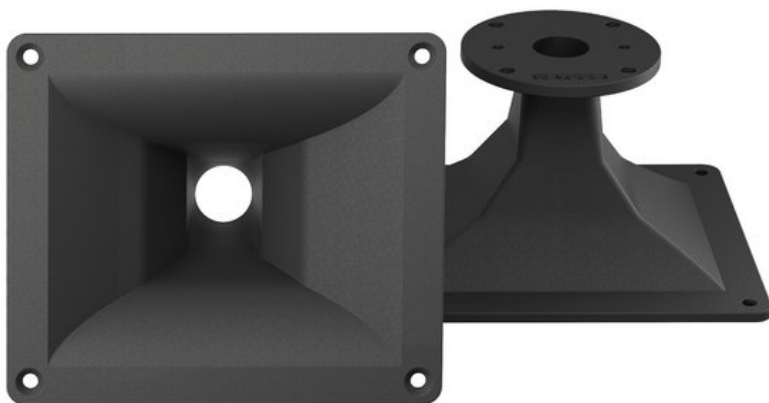

LAVOCE HD1004 1" Aluminum Horn

90° x 60° beam angle, 181 mm x 155 mm

Art. No.: 12603320

GTIN: 4026397665208

List price: 24.4 €

incl. 19% VAT.

Features:

- For further information about this product, please refer to the Data Sheet under "Downloads"

Package contents

- 1 x device

Logistic

EAN / GTIN: 4026397665208

Weight: 0,63 kg

Length: 0.20 m

Width: 0.16 m

Height: 0.10 m

Technical specifications:

Dispersion angle:	90° x 60°
Speaker:	Horn vent 1"
Dimensions:	Width: 18,1 cm Depth: 10 cm Height: 15,5 cm
Weight:	500 g