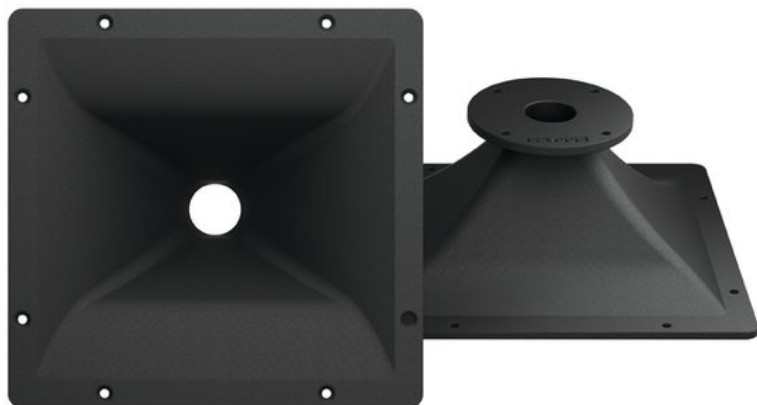

**LAVOCE HD1403 1.4" Aluminum Horn**

80° x 60° beam angle, 280 mm x 270 mm

Art. No.: 12603321

GTIN:

**List price: 76.76 €**

incl. 19% VAT.

**Features:**

- For further information about this product, please refer to the Data Sheet under "Downloads"

**Package contents**

- 1 x device

**Logistic**

**Technical specifications:**

Dimensions:

Width: 28 cm

Depth: 11,4 cm

Height: 27 cm

Weight:

1,45 kg