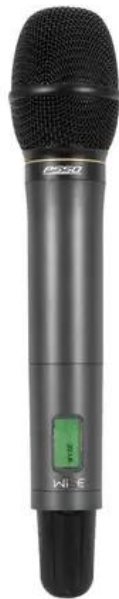

PSSO WISE Dynamic Wireless Microphone 638-668MHz

Hand-held microphone with PLL multifrequency transmitter

Art. No.: 13063397

GTIN: 4026397683066

Features:

- Dynamic hand-held microphone with UHF pilot tone technology (PLL)
- Rugged, ergonomic aluminum housing
- High-grade components and intelligent features ensure best performance and high reliability
- 2.4 GHz iSync - real-time synchronization and monitoring
- Editable user name and user color
- RF output switchable
- Gain level adjustable
- Lock function for prevents undesired changes to settings
- Directly compatible with Shure's SM58 capsule
- Polar pattern: Cardioid
- Operating range up to 60m with line-of-sight
- UHF 638 - 668 MHz License-free and approved in large parts of Europe
- Multicolor LCD display

Logistic

EAN / GTIN: 4026397683066

Weight: 0,50 kg

Length: 0.33 m

Width: 0.11 m

Height: 0.07 m

Technical specifications:

| | |
|------------------|--------------------------------|
| Type: | Hand-held transmitter |
| Power supply: | 3V DC |
| Capsule type: | Dynamic |
| Polar pattern: | Cardioid |
| Battery: | 2 x Mignon (AA) (not included) |
| Frequency range: | 50 - 18000 Hz |

| | |
|----------------------|---------------------------------------|
| Gain: | -32 dB to +4 dB |
| Range: | Range up to 60m with line-of-sight |
| Frequency band: | UHF 638 - 668 MHz |
| RF power output: | 10 mW; 30 mW; 50 mW |
| Modulation: | FM |
| Frequency selection: | Switchable frequencies |
| Display type: | Multicolor LCD display |
| Control elements: | Menu, navigation keys |
| Color code: | Color indicator and name adjustable |
| Switch: | On/off/mute switch |
| Material: | Aluminum |
| Dimensions: | Length: 26.5 cm Diameter: Ø 5.2 cm |
| Weight: | 0.37 kg |