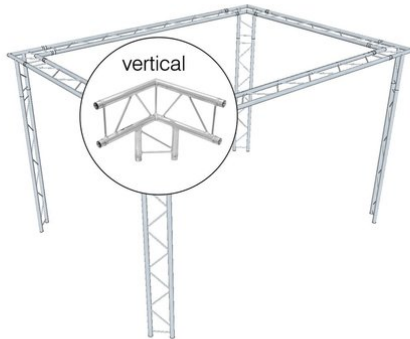

alutruss

Truss set DECOLOCK DQ2 vertical 3.8x2.8x2.4m (WxDxH)

Art. No.: 20000064

GTIN:

The article is no longer in our assortment.

alutruss

Truss set DECOLOCK DQ2 vertical 3.8x2.8x2.4m (WxDxH)

Art. No.: 20000064

GTIN:

Features:

ALUTRUS DECOLOCK DQ2-1000 2-way Cross Beam

Universal 2-point truss system in lightweight construction

- Aluminum alloy for a classic high-tech look
- Fast, efficient and reliable assembly via quick lock conical connectors
- An extensive selection of lengths, circular and corner elements offers maximum flexibility
- Special designs according to customer specifications on request
- Trusspipe: 35 mm
- Any RAL color available on request
- Various versions available
- Made in Europe
- For application areas such as: Shop fitting; Trade fair construction; sports centres/gyms; Stage; Clubs/dancing school; Rental; theater; Trade fair and shop fitting; Installation