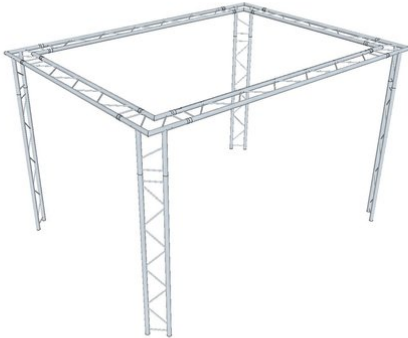

## Truss set DECOLOCK DQ2 horizontal 3.8x2.8x2.4m (WxDxH)

Art. No.: 20000065

GTIN:

**The article is no longer in our assortment.**

## Truss set DECOLOCK DQ2 horizontal 3.8x2.8x2.4m (WxDxH)

Art. No.: 20000065

GTIN:

#### ALUTRUSS DECOLOCK DQ2-1000 2-way Cross Beam

Universal 2-point truss system in lightweight construction

- Aluminum alloy for a classic high-tech look
- Fast, efficient and reliable assembly via quick lock conical connectors
- An extensive selection of lengths, circular and corner elements offers maximum flexibility
- Special designs according to customer specifications on request
- Trusspipe: 35 mm
- Any RAL color available on request
- Various versions available
- Made in Europe
- For application areas such as: Shop fitting; Trade fair construction; sports centres/gyms; Stage; Clubs/dancing school; Rental; theater; Trade fair and shop fitting; Installation