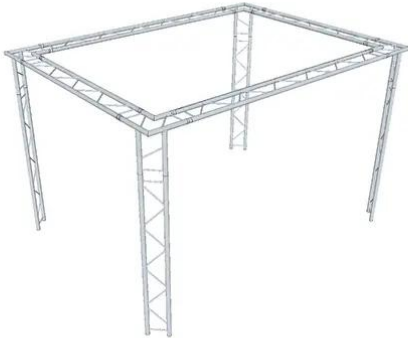

alutruss

Truss set DECOLOCK DQ2 horizontal 3.8x2.8x2.4m (WxDxH)

Art. No.: 20000065

GTIN:

alutruss

Truss set DECOLOCK DQ2 horizontal 3.8x2.8x2.4m (WxDxH)

Art. No.: 20000065

GTIN:

Features:

ALUTRUS DECOLOCK DQ2-1000 2-way Cross Beam

Universal 2-point truss system in lightweight construction

- Aluminum alloy for a classic high-tech look
- Fast, efficient and reliable assembly via QUICK-LOCK conical connectors
- An extensive selection of lengths, circular and corner elements offers maximum flexibility
- Special designs according to customer specifications on request
- Trusspipe: 35 mm
- Any RAL color available on request
- Various versions available
- Made in Europe
- For application areas such as: Shop fitting; trade fair construction; sports centres/gyms; stage; clubs/dancing school; rental; theater; Trade fair and shop fitting; installation