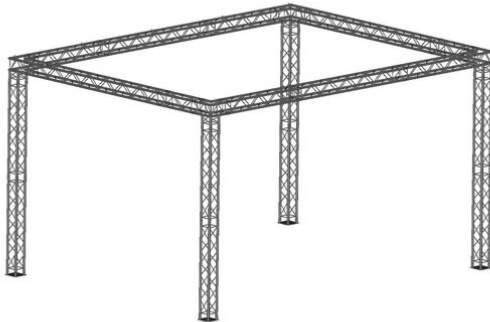

alutruss

Truss set DECOLOCK DQ4 3.8x2.8x2.4m (WxDxH)

Art. No.: 20000068

GTIN:

The article is no longer in our assortment.

alutruss

Truss set DECOLOCK DQ4 3.8x2.8x2.4m (WxDxH)

Art. No.: 20000068

GTIN:

Features:

ALUTRUS DECOLOCK DQ4-1000 4-Way Cross Beam

Universal 4-point truss system in lightweight construction

- Aluminum alloy for a classic high-tech look
- Fast, efficient and reliable assembly via quick lock conical connectors
- An extensive selection of lengths, circular and corner elements offers maximum flexibility
- Special designs according to customer specifications on request
- Trusspipe: 35 mm
- Any RAL color available on request
- Various versions available
- TÜV Süd certified
- For application areas such as: Theater; Trade fair and shop fitting; Installation; Stage
- For further information about this product, please refer to the Data Sheet under "Downloads"